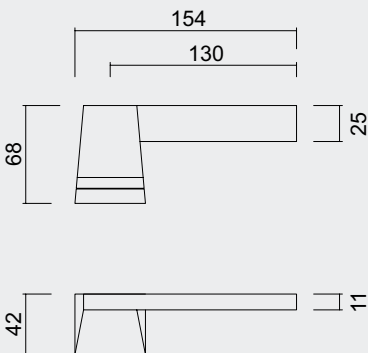

RAL 9016: GLANZENDE AFWERKING / FINITION BRILLANTE
PATENTVIJZEN INBEGREPEN / VIS A TRAVERS INCLU
VERKRIJGBAAR OP BESTELLING IN MATTE STRUCTUURAFWERKING ZIE PRIJSLIJST /
SUR COMMANDE DISPONIBLE EN FINITION STRUCTURÉ MATE VOIR LISTE DE PRIX

P. 228

P. 145

P. 37

DEURKRUK **PRO SELIZ WIT R+NO KEY**
BEQUILLE **PRO SELIZ BLANC R+NO KEY**

ART. **6.541.103**
(per paar/par paire)

€ 94,06*

DEURKRUK **PRO SELIZ WIT R+E**
BEQUILLE **PRO SELIZ BLANC R+E**

ART. **6.541.100**
(per paar/par paire)

€ 99,00*

DEURKRUK **PRO SELIZ WIT R+E CYL**
BEQUILLE **PRO SELIZ BLANC R+E CYL**

ART. **6.541.101**
(per paar/par paire)

€ 99,00*

DEURKRUK **PRO SELIZ WIT R+WC**
BEQUILLE **PRO SELIZ BLANC R+WC**

ART. **6.541.102**
(per paar/par paire)

€ 129,20*

ART. **1.311.100**
€ 5,94/STUK-PIÈCE*

ART. **1.311.101**
€ 5,94/STUK-PIÈCE*

ART. **1.310.102**
€ 37,00/SET*

PRO FINISH
100% ITALIAN MANUFACTURE