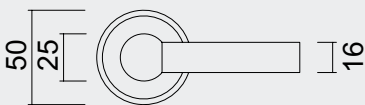

PRO FINISH
100% ITALIAN MANUFACTURE

ART. **1.138.100**
€ 4,98/STUK-PIÈCE*

ART. **1.138.101**
€ 4,98/STUK-PIÈCE*

ART. **1.136.102**
€ 36,00/SET*