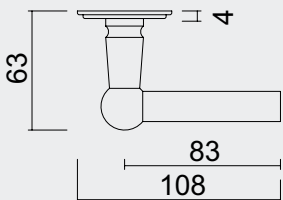

PRO FINISH
100% ITALIAN MANUFACTURE

ART. **1.138.100**
€ 4,98/STUK-PIÈCE*

ART. **1.138.101**
€ 4,98/STUK-PIÈCE*

ART. **1.136.102**
€ 36,00/SET*