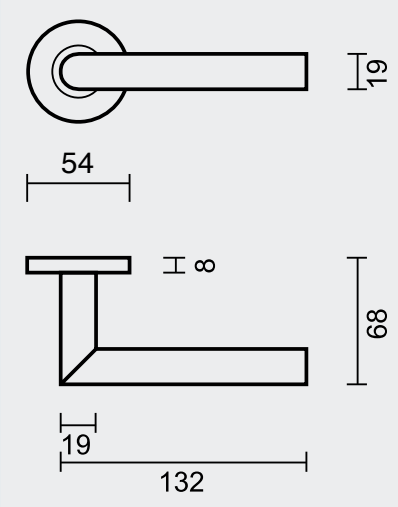

DEURKROK **PRO I SHAPE 19MM WIT R+NO KEY**
BEQUILLE **PRO I SHAPE 19MM BLANC R+NO KEY**
ART. **6.011.103**
(per paar/par paire)

€ 31,80*

DEURKROK **PRO I SHAPE 19MM WIT R+E**
BEQUILLE **PRO I SHAPE 19MM BLANC R+E**
ART. **6.011.100**
(per paar/par paire)

€ 33,48*

DEURKROK **PRO I SHAPE 19MM WIT R+E CYL**
BEQUILLE **PRO I SHAPE 19MM BLANC R+E CYL**
ART. **6.011.101**
(per paar/par paire)

€ 33,48*

DEURKROK **PRO I SHAPE 19MM WIT R+WC**
BEQUILLE **PRO I SHAPE 19MM BLANC R+WC**
ART. **6.011.102**
(per paar/par paire)

€ 56,88*

ART. **1.022.102**
€ 26,40/SET*

ART. **1.005.101**
€ 3,80/STUK-PIÈCE*

ART. **1.005.100**
€ 3,80/STUK-PIÈCE*