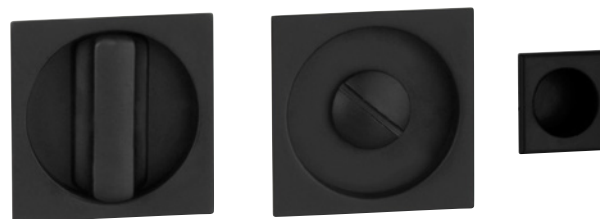

SET PLACCHE INCASSO QUADRE CON NOTTOLINO

SET SQUARE SLIDING DOOR PLATES
WITH FLUSH PULL TURN / RELEASE

CDQ15 NR